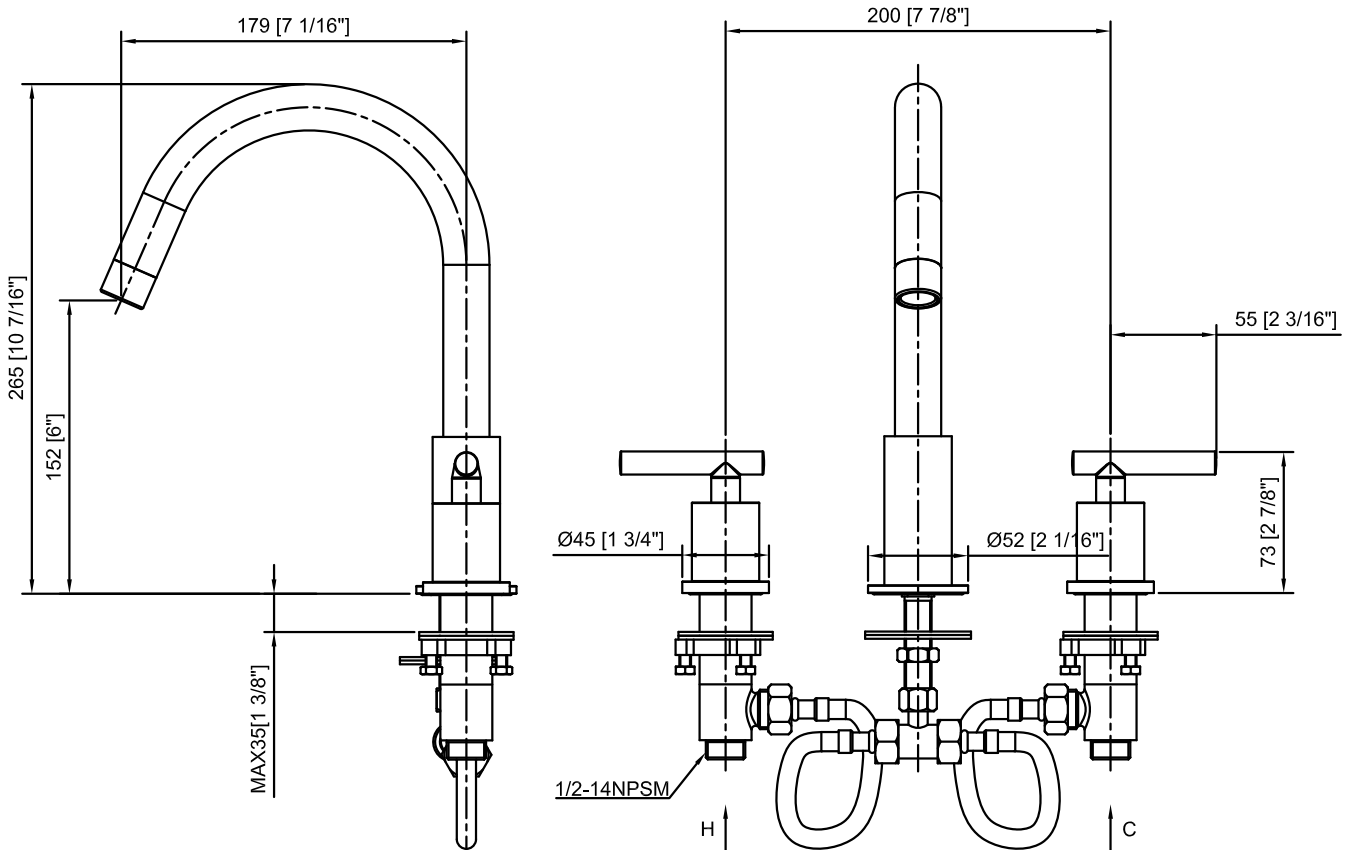

PL-8312

Cascade Series
Bathroom Faucet

Features

- Single Lever Handle Allows for Both On/Off Activation
- Ceramic Disc Valves Exceed Industry Longevity Standards for a Lifetime of Durable Performance
- 1.5 gal/min (5.7 l/min) Maximum Flow Rate [Max at 60 psi (4.1 bar)]
- Hot/Cold Indexing on Handles
- Flexible Supplies for Simplified Installation

Material

- Ceramic Cartridge
- Premium Metal Construction
- Finishing Resists Corrosion and Tarnishing

Installation

- Three Hole, 8" Spread

Codes/Standards

- ADA Compliant

Available Color/Finishes

Intended for reference only

PL-8312

Cascade Series
Bathroom Faucet

Technical Information

All product dimensions are nominal

8" Spread

Spout Length: 7 1/16"

Spout Height: 6"

Overall Height: 10 7/16"

Flow Rate: 1.5 gal/min (5.7 l/min)

Pressure: 60 psi (4.1 bar)

Valve Body: Lead Free Brass

Drain Included: No

Installation Information

Install this product according to the installation instructions.

Limited Lifetime Warranty